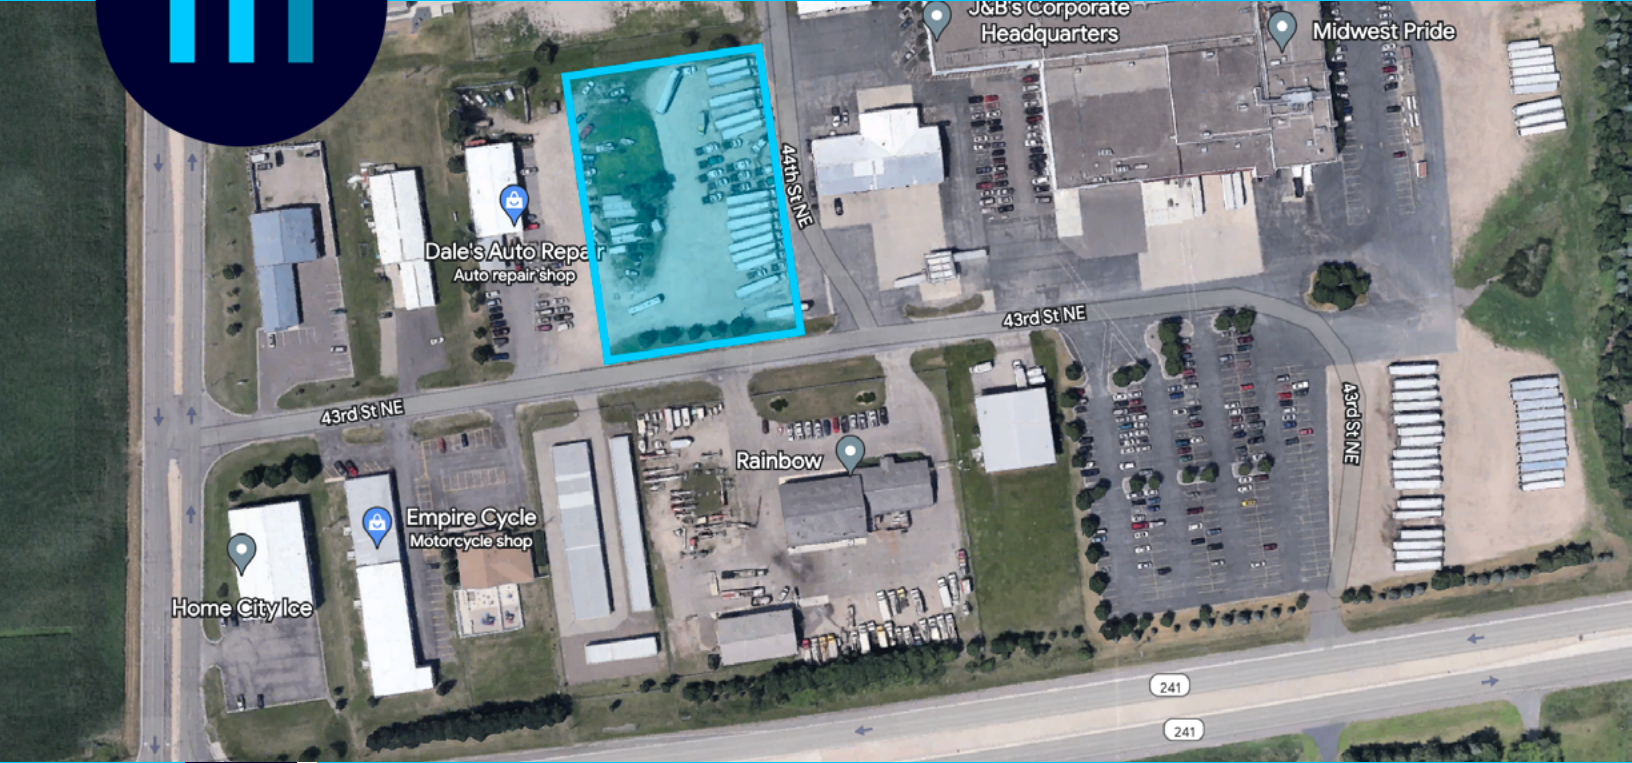

## **DALE'S AUTO LAND – OUTDOOR STORAGE**

**13100 43rd St NE | St. Michael, MN 55376**

**Land rental perfect for truck, trailer, and outdoor storage in rapidly growing municipality**

- Approximately 68,000 SF
- Minutes from I-94 with great access
- 15 minutes outside of metro
- Adjacent to Dale's Auto Repair